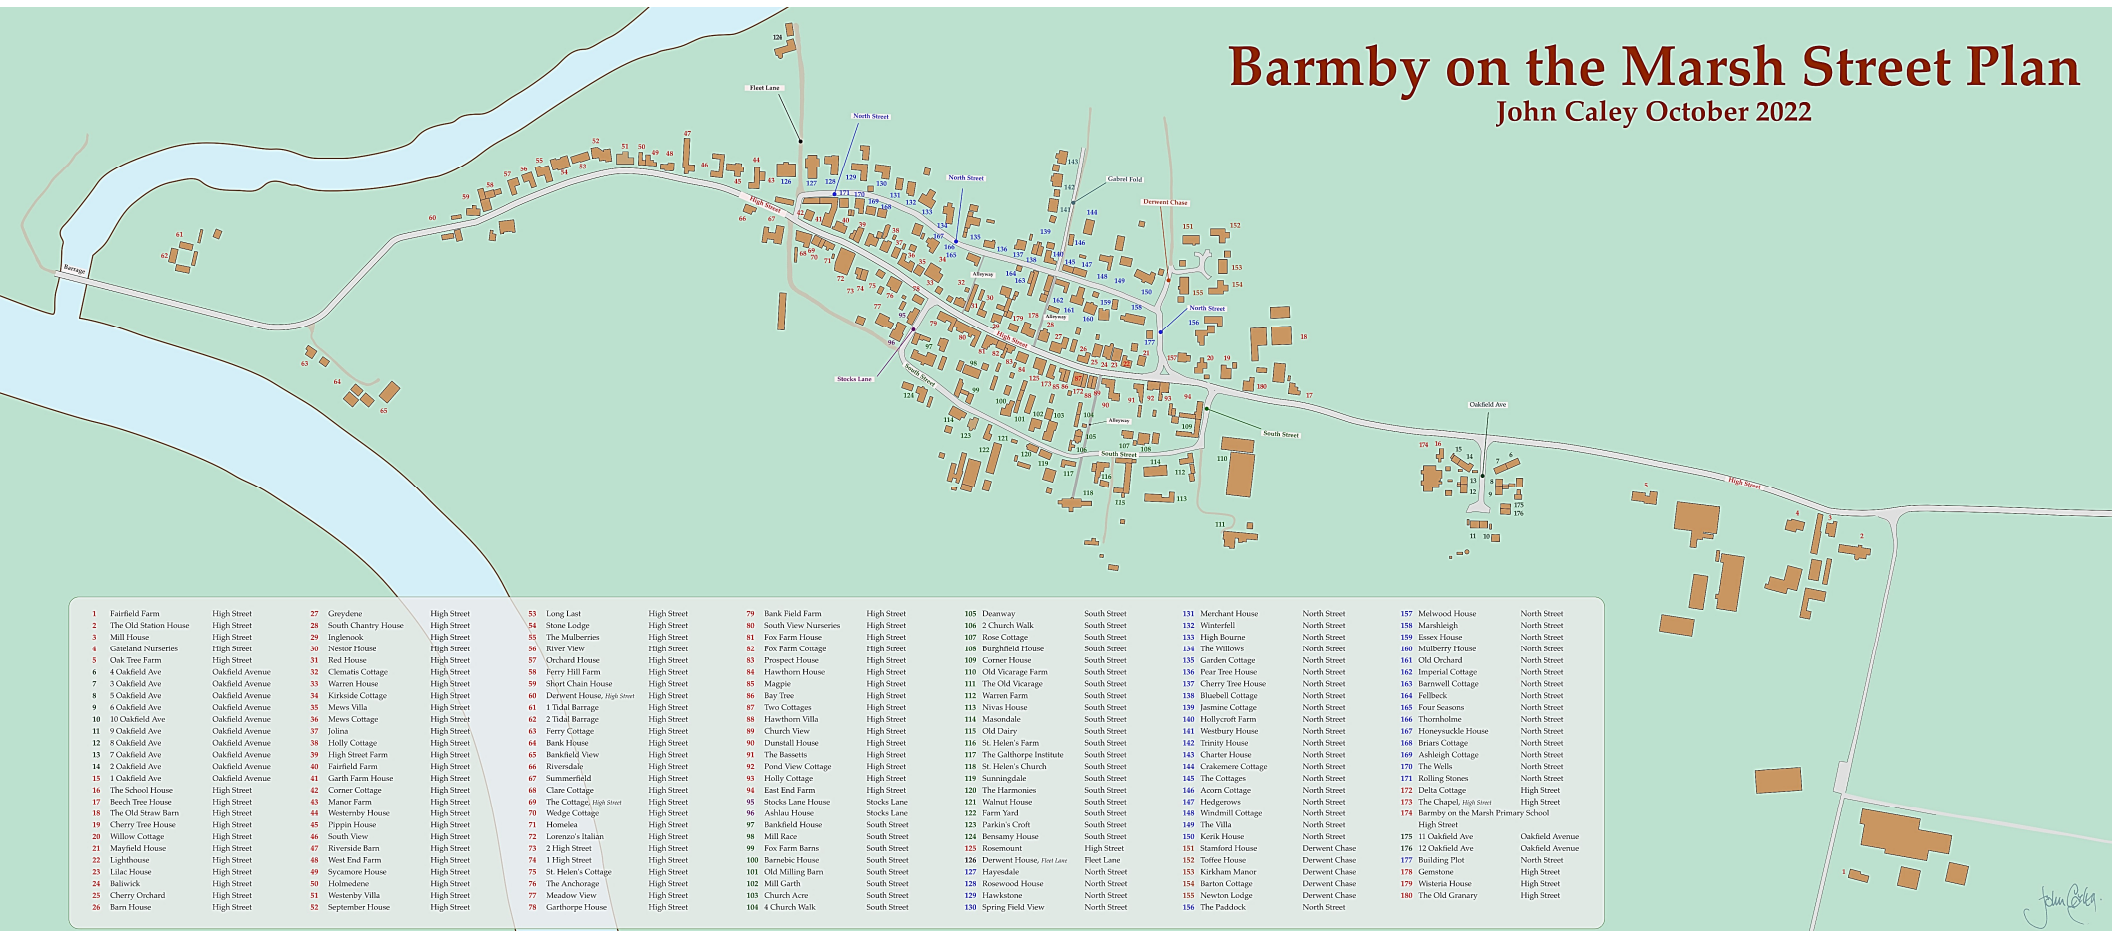

Barmby on the Marsh Street Plan

John Caley October 2022

John Caley